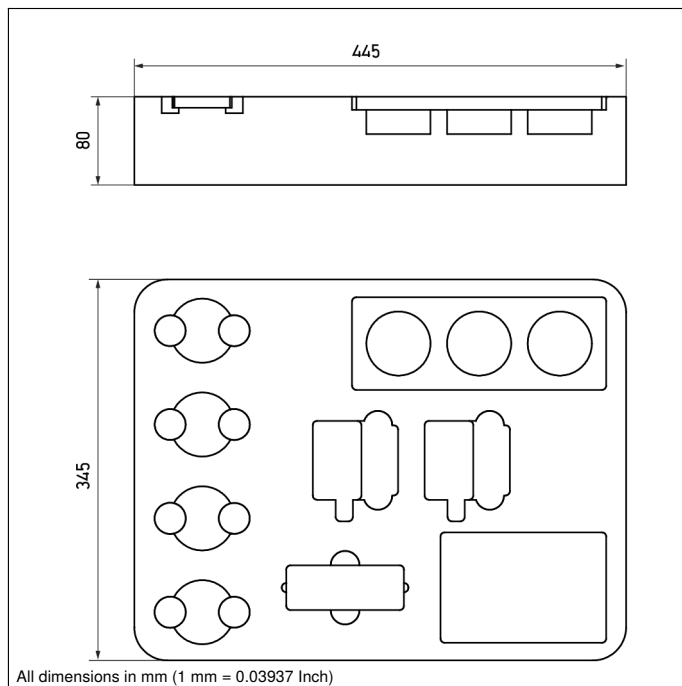

Technical Data

Mechanical Data

UL Enclosure Type	1
Scope of delivery	1 x Z60F001, 1 x Z60F002, 1 x Z60F003, 1 x Z60G001, 1 x Z60G002, 1 x Z60G003, 1 x Z60G004, 1 x ZNNZ003, 1 x ZAV50R502, 1 x power supply 1.5 A incl. adaptor cable

- Easy integration with included cables, power supply connections and mounting bracket
- High quality illuminations and filters for testing purposes
- Robust case suitable for traveling

The B60 accessory kit is the perfect tool for a feasibility study with the B60 smart camera auto-focus. It contains highly flexible products that enable you to quickly validate the required accessory components. This kit is suitable for use in the lab and in production.