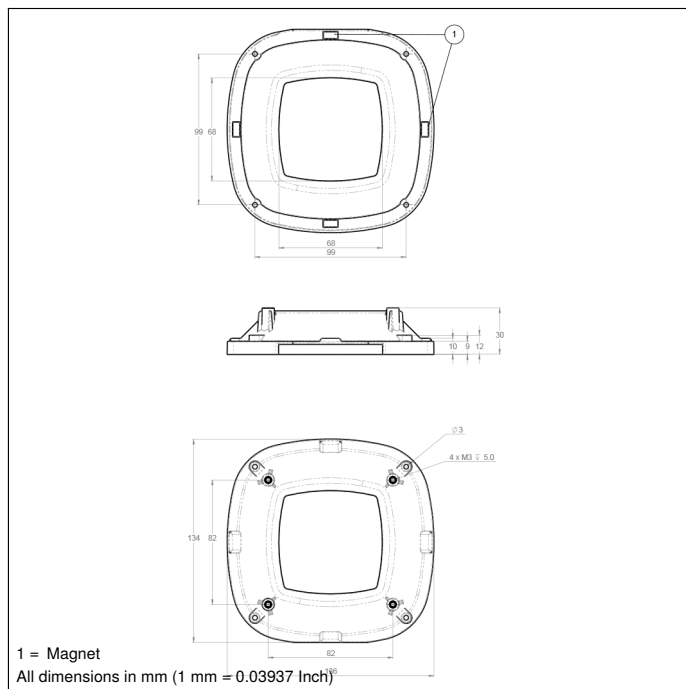

Low Angle Accessory

80 mm, for modular ring light LM

ZMRG003

Part Number

Technical Data

Mechanical Data

Housing Material

Plastic, ABS

● Affordable accessories

The ZMRG003 and ZMRG004 are low angle accessories perfectly suited for the LMRX ring light. This accessory can convert the diffuse ring light into a highly homogeneous low angle (45°) light, perfect for illuminating shiny surfaces and inspecting details such as scratches or edges. The accessories come with integrated magnetic mounting, so they can be easily attached and removed. Once the final installation has been decided, the accessory can be screwed in place by 4x M3 socket screws which are also included in the scope of delivery.