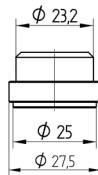

Spacer Ring M18/M30

ZW1

Part Number

Technical Data

Mechanical Data

Material	Plastic
Scope of delivery	1 Piece

- For M18 × 1
- For M30 × 1,5
- Plastic

All dimensions in mm (1 mm = 0.03937 Inch)