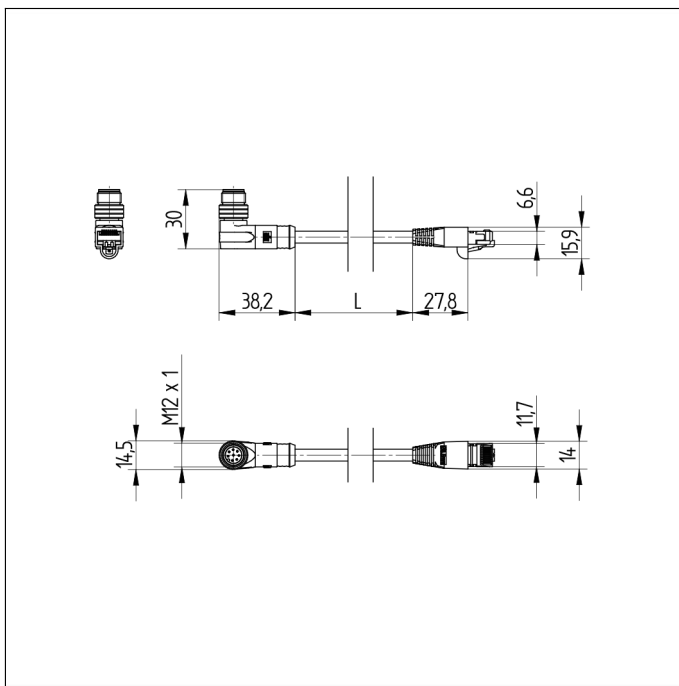

# Connection Cable

M12 × 1; 8-pin - RJ45; 8-pin

### Mechanical Data

Connection 1	Plug, angled
Connection mode 1	M12 × 1, 8-pin
Connection 2	Plug, straight
Connection mode 2	RJ45, 8-pin
Cable Length	5 m
Outer diameter (d)	6,4 mm
Wire cross-section	0,14 mm <sup>2</sup>
Degree of Protection	IP67
Temperature Range	-25...60 °C
Cable Jacket Material	PUR
Material Wire Insulation	PE
Material Sleeve Nut	CuZn, nickel-plated
Category	CAT 5E
Screened	yes
Halogen-free	yes
Packaging unit	1 Piece
Connection Diagram No.	<b>S63</b>
Connection Equipment No.	<b>88</b>

- Plug M12 × 1, angled
- Plug RJ45, 8-pin