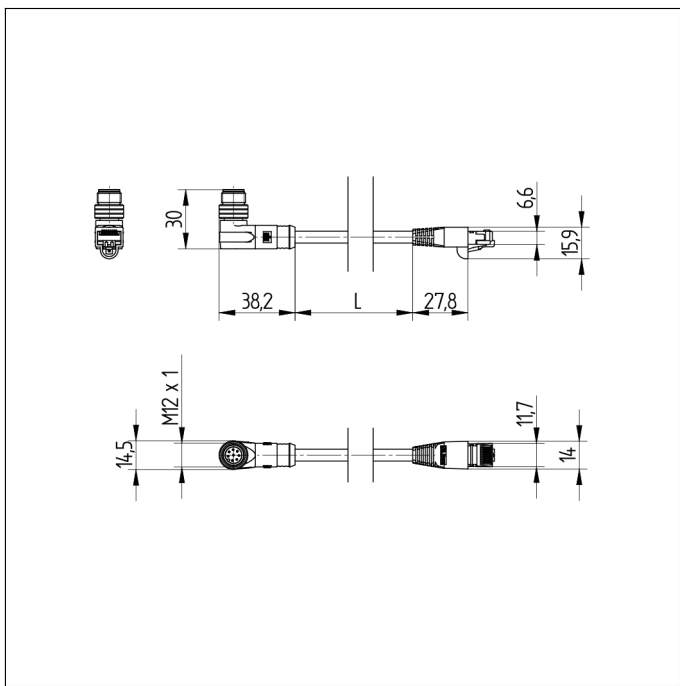

Connection Cable

M12 × 1; 8-pin - RJ45; 8-pin

ZCYV006

Mechanical Data

Connection 1	Plug, angled
Connection mode 1	M12 × 1, 8-pin
Connection 2	Plug, straight
Connection mode 2	RJ45, 8-pin
Cable Length	10 m
Outer diameter (d)	6,4 mm
Wire cross-section	0,14 mm ²
Degree of Protection	IP67
Temperature Range	-25...60 °C
Cable Jacket Material	PUR
Material Wire Insulation	PE
Material Sleeve Nut	CuZn, nickel-plated
Category	CAT 5E
Screened	yes
Halogen-free	yes
Packaging unit	1 Piece
Connection Diagram No.	S63
Connection Equipment No.	88

- Plug M12 × 1, angled
- Plug RJ45, 8-pin